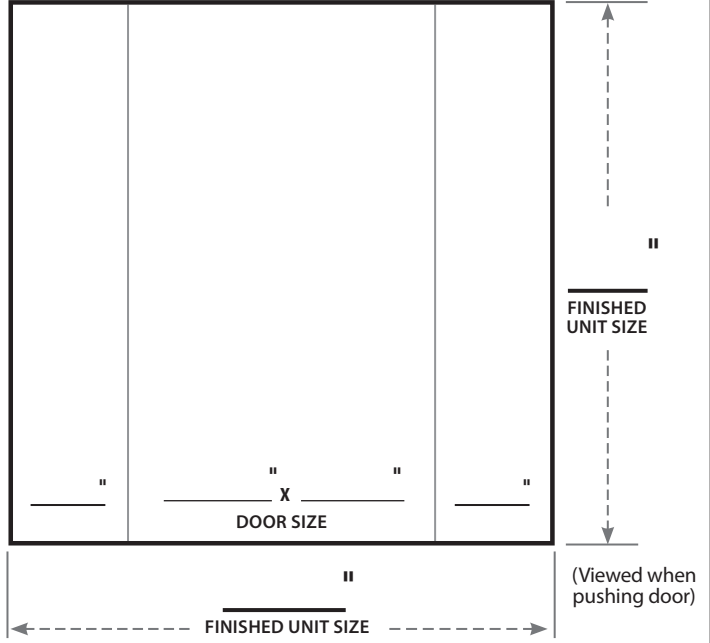

Open in L/H	Open in R/H	Open out L/H	Open out R/H

Handle Drilling: Single Drill Double Drill

Door Material: Smooth Fibreglass Steel
 Textured Fibreglass Wood

Door Style: _____

Sidelite Style: _____

Hinge: Brushed Chrome (26D) Polished Chrome (C26)
 Satin Nickel (C15) Antique Nickel (17A)
 Oil Rubbed Bronze (10B) Black (L1) Brass (C3)

Mailslot: No Silver Black White Brass

Peephole: No Silver Black Brass 21" 23"

Security Plate: No Fortress 12" Full Lip

Notes _____

Rough Opening _____" x _____" (optional)

EXTERIOR PAINTING INSTRUCTIONS Standard White