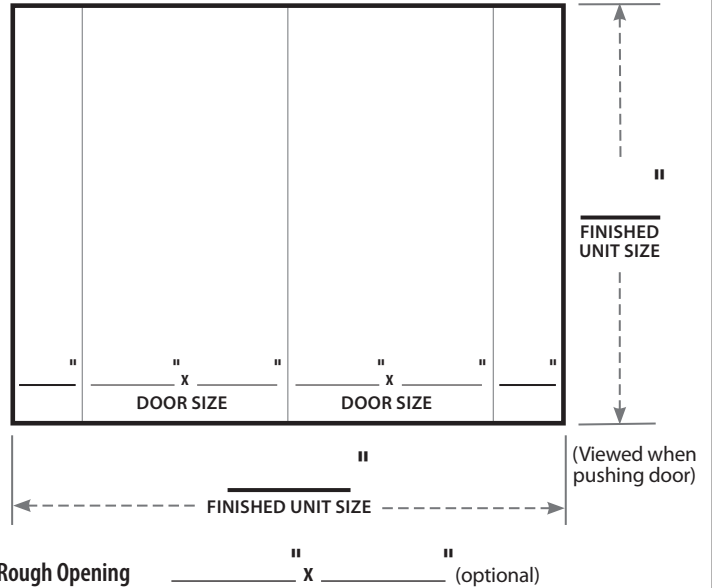

CUSTOMER CONFIRMS ALL INFORMATION SHOWN IS ACCURATE.  
\*DOUBLE DOORS ARE READY FOR SHIPPING WITH DOORS SEPARATE AND FRAMES ASSEMBLED.

Jamb Size: 4<sup>9</sup>/<sub>16</sub> 6<sup>9</sup>/<sub>16</sub> Custom \_\_\_\_\_

Peephole: No Silver Black Brass 21" 23"

Notes \_\_\_\_\_